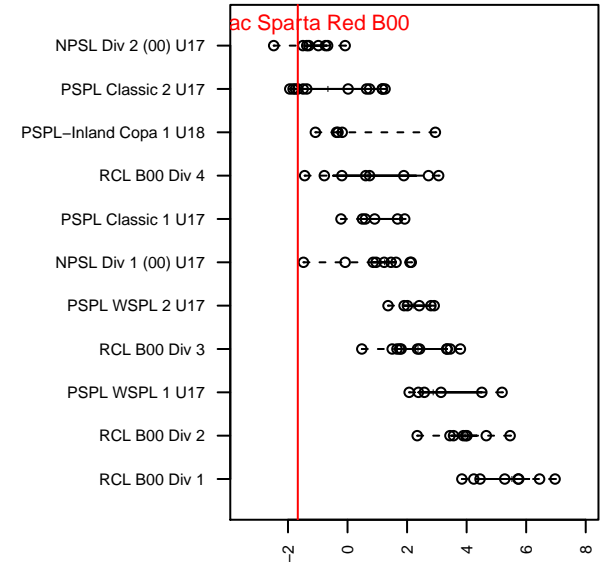

# Nortac Sparta Red B00

FC Tacoma  
 Tacoma, WA  
 B00 total strength=1123  
 attack=2.96 defense=3.18  
 fall league = PSPL Classic 2 U17

alt names used:  
 Nortac Sparta B00 Red  
 Sparta B00 Red  
 Sparta B00 Red  
 NORTAC SPARTA B00 Red  
 NORTAC SPARTA B00 RED (WA)

Venues played:  
 2016 Crossfire Select U17  
 2016 Blast Off B2000 B  
 2016 Labor Day Cup BU17 Silver  
 2016 PSPL Classic 2 U17  
 2016 WA Cup HS Bronze U17

**Nortac Sparta Red B00**  
 Dots are actual minus expected GF (blue circles) and GA (red triangles).  
 Blue line is smoothed change in attack strength. Red is smoothed change in defense strength.

**attack and defense variance (black dot)  
relative to other teams  
and top 10 in region**

**attack and defense rating  
relative to others at age  
and all opponents in last 13 months**

**Performance relative to 13 month average**